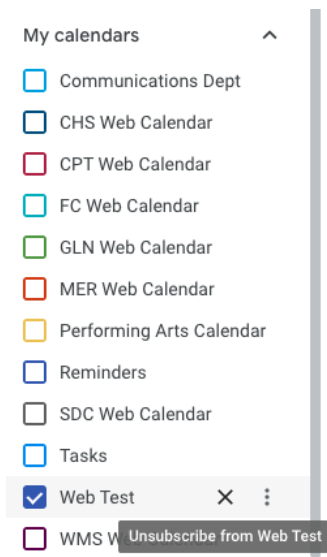

Import & export

From URL

URL of calendar

https://calendar.google.com/calendar/ical/c_pgun1g1

Make the calendar publicly accessible

You can add a calendar using the iCal format by its address.

Add calendar

- Repeat for any calendars you would like to add.
- Return to your Google calendar list and confirm the calendar has been added and is checked for viewing.
- **NOTE:** If you have subscribed to the previous versions of our web calendars in your Google calendar list, you’ll want to remove these from your list. Hover over the calendar to remove and click the “X” to unsubscribe.