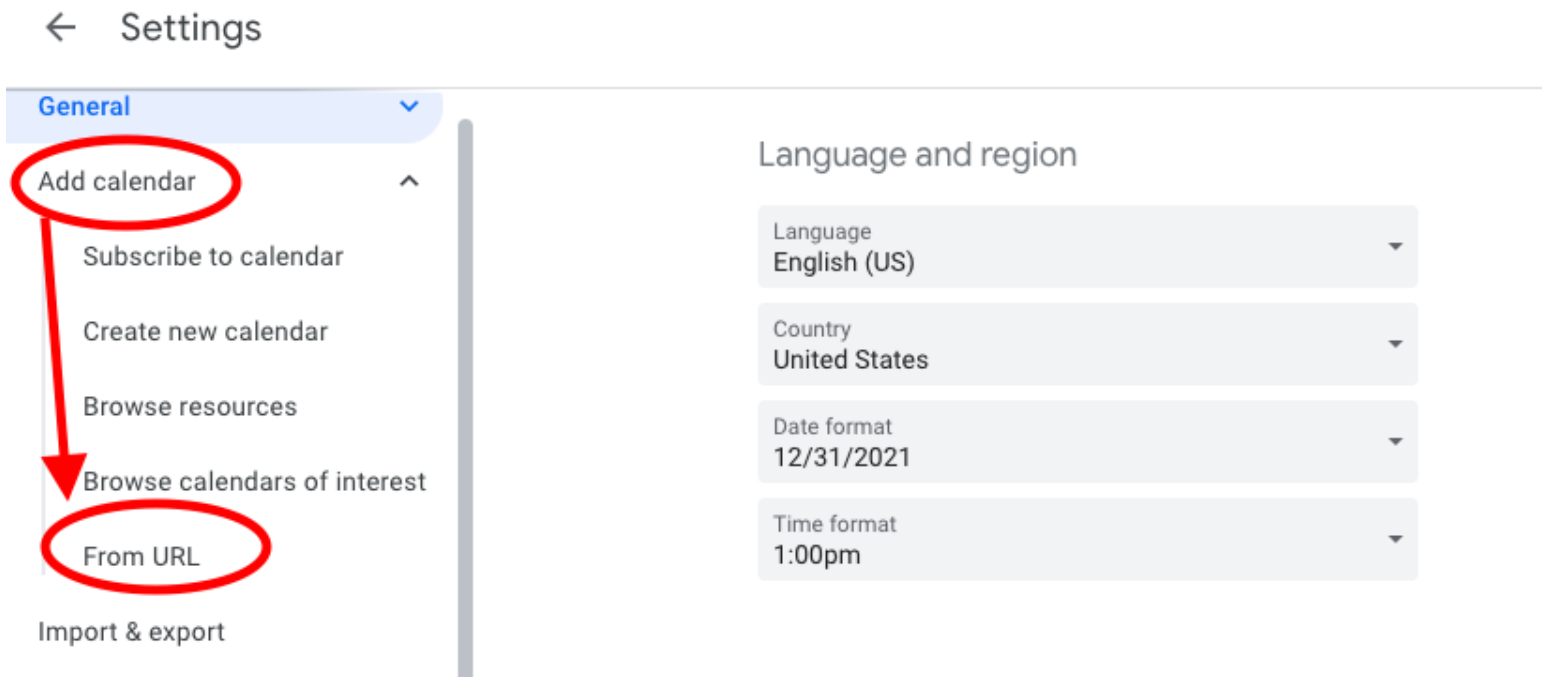

- Under the Settings menu, expand the “Add Calendar” menu and click “From URL”