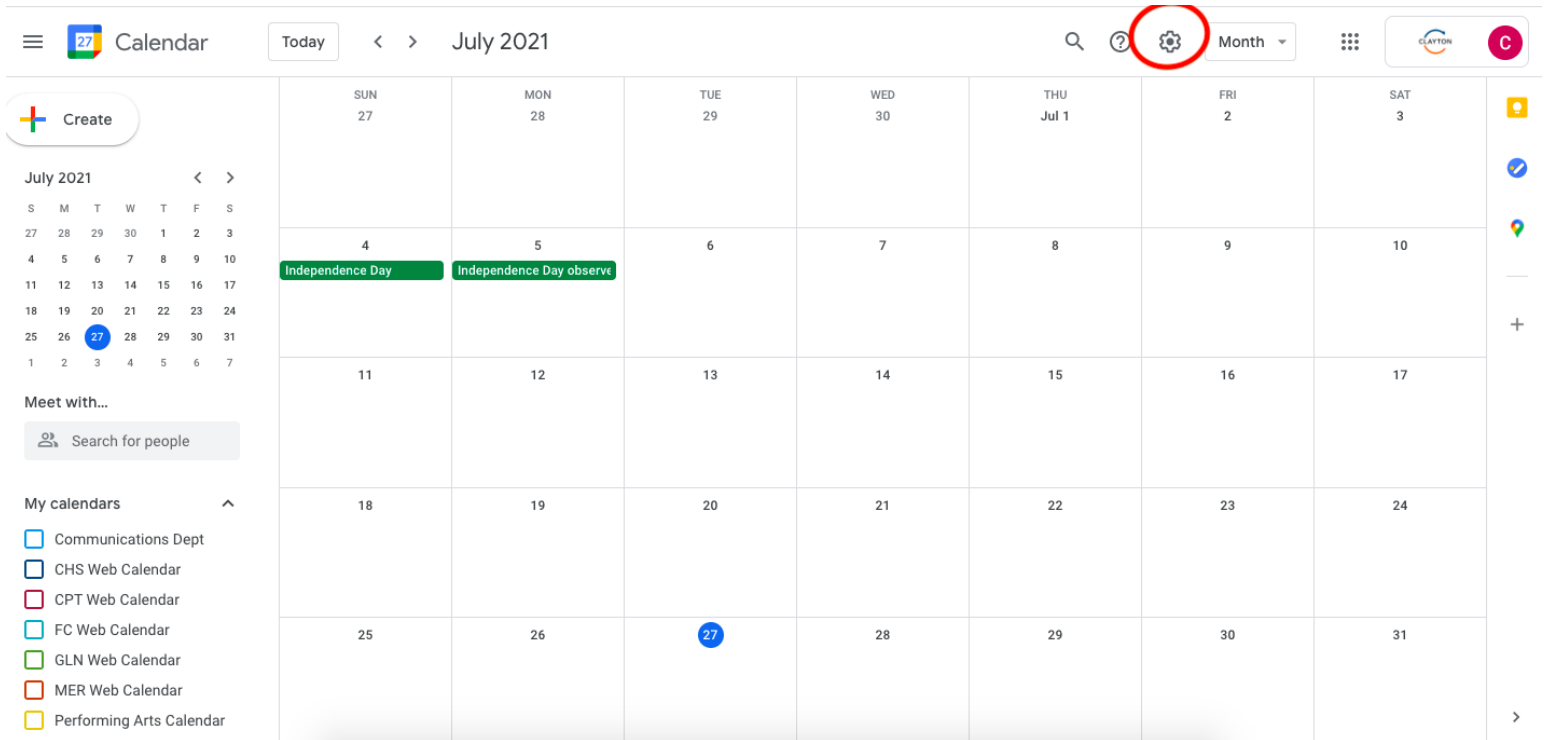

- Open your Google calendar up and click on the settings gear icon in the top right corner.